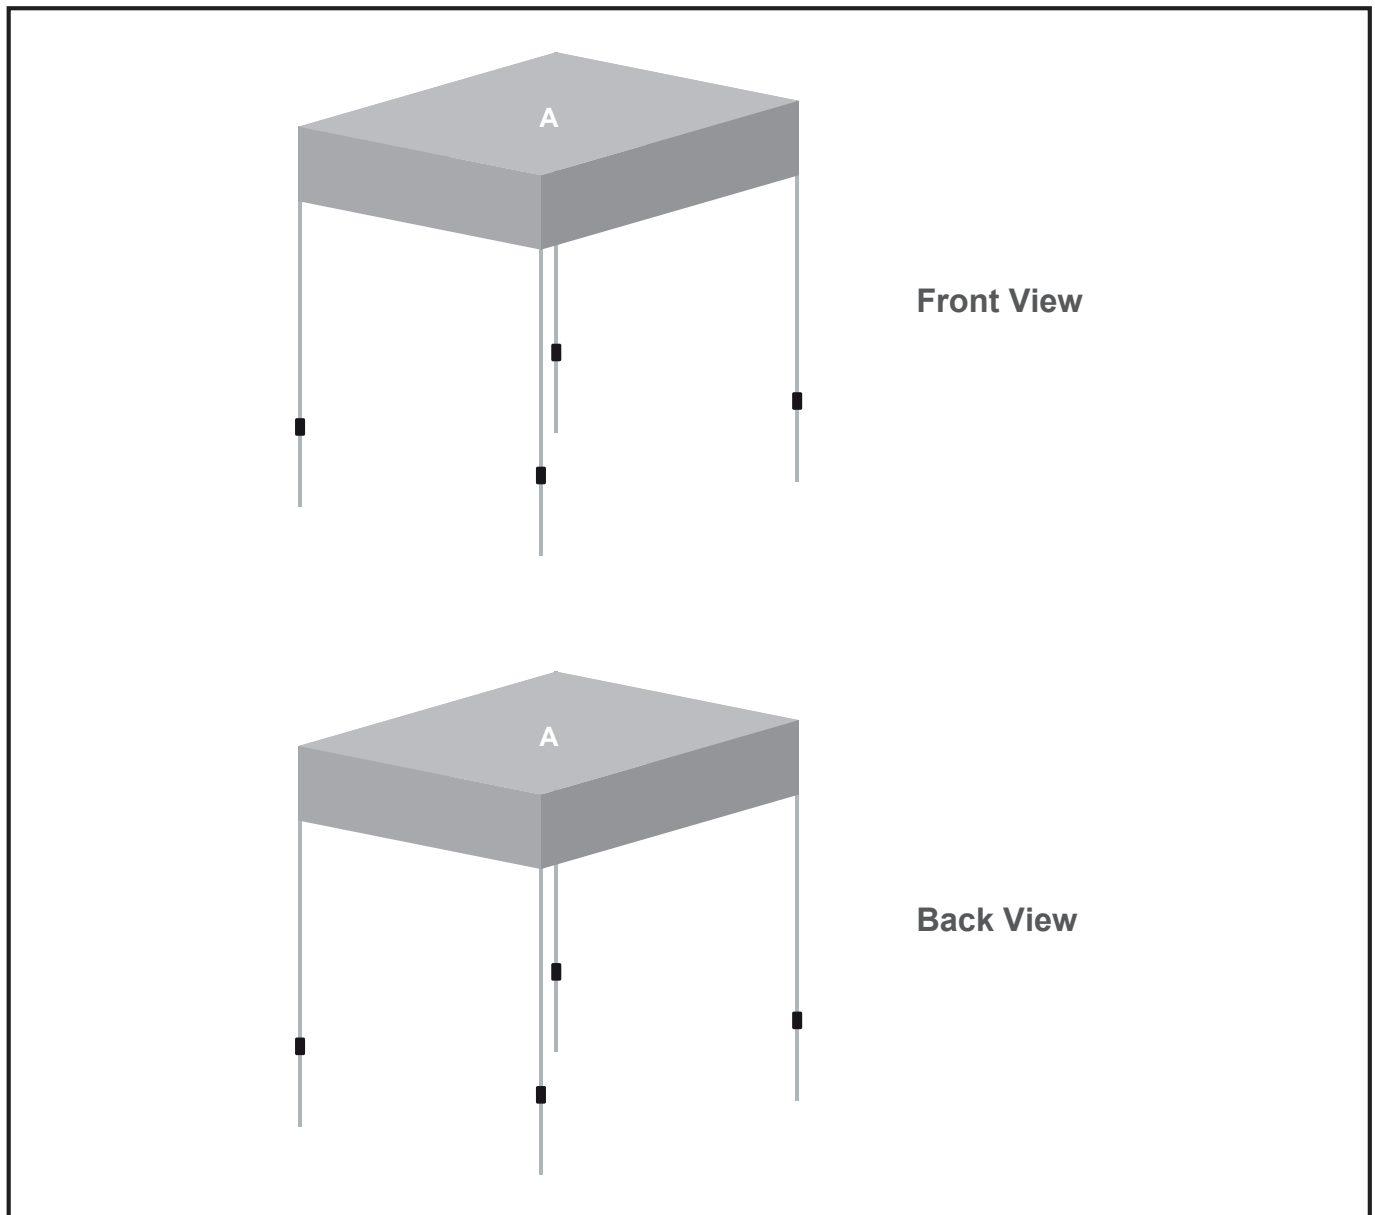

DISPLAY-2020

Ovation Gazebo 1.5x1.5m Kiosk

Need to know:

- Roof can be printed on one side only.
Please see template for detailed placement.
- Acceptable file types for artwork: **.pdf - minimum 100dpi at 100% - 200dpi at 50% - 400dpi at 25%**
- Convert all text to curves / paths

Branding Options:

Position: A - Roof

Size: 2270mm wide x 2270mm high